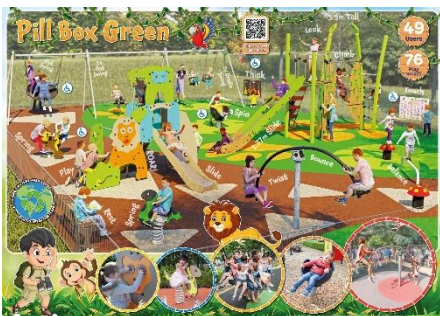

## Vote for your new play area!

Pill Box Green play area is getting an upgrade!  
 Barnes Farm Infant and Junior Schools have been asked to support the design of the new play area! There are three designs to choose from, labelled 1, 2 and 3. To vote for your preferred design, you can either *cast your vote via Chelmsford City Councils Facebook page* OR *e-mail parksrequests@chelmsford.gov.uk* with the number of your favourite playground design. Include your name in the e-mail. Voting closes at midday on Monday 27th May. Please share with family and friends that live in the area!